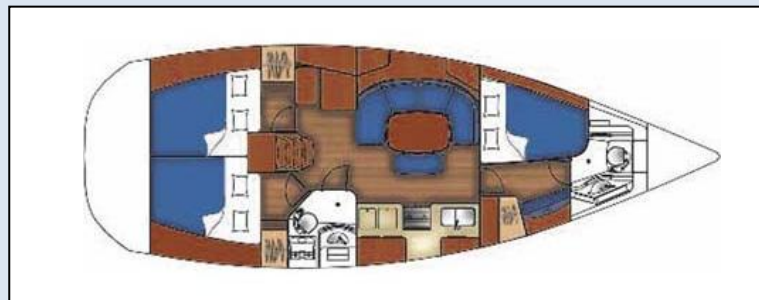

Solent Yacht Charter

Beneteau Oceanis 393

BOAT DATA

Cabins: 3
Berths: 6
Additional berths: 1-2
Maximum person: 8
Heads/toilets: 2
LOA: 19.98 m / 39 ft
Beam: 3.96 m
Draught: 1.88m

The Beneteau 393 combines extraordinary interior comfort, space, light and ventilation. The design offers a unique combination of elegant lines with extraordinary space and performance. The Beneteau Oceanis 393 boasts more features and comforts than most boats of its size. This yacht is available as a bareboat or skippered at an additional cost. The yacht has three double cabins and room for two to sleep in the main saloon. The roomy forward cabin has its own en-suite head. The other head is situated in the main saloon with a second door leading into one of the rear cabins. The galley has a large fridge freezer, three ring hob, oven and microwave oven.