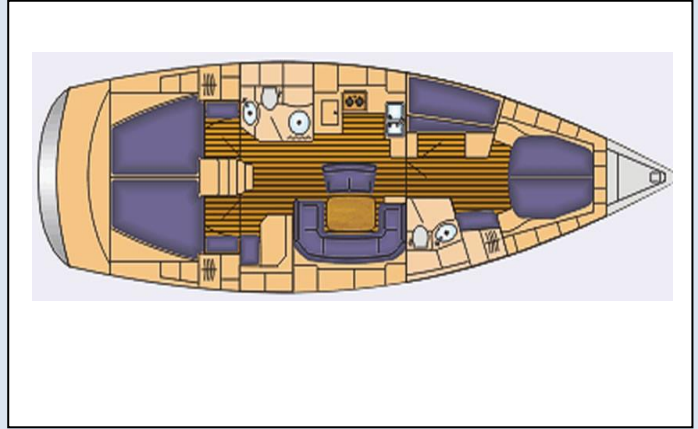

Solent Yacht Charter

Bavaria 46

The Bavaria 46 has a beautiful layout. The spacious forward cabin is very comfortable with plenty of room to move about in. There are two double aft cabins and a cabin with two single bunks. Sleeps 10 with two people sleeping in the main saloon. There are two heads both with a shower fitted making life on board very pleasant indeed. She has a well appointed galley with a large freezer and a fridge. The saloon is fitted with lots of storage space but still retains a very open airy feel. This yacht is fitted with central heating.

Bavaria 46 Specifications

Sleeps 10 with two in main saloon
In mast reefing
Twin steering position
Auto pilot & GPS
LOA 13.99 metres 46ft
Beam 4.35 metres
Draft 2 metres

Solent Yacht Charter
Tel - 02392 602708
Fax – 02392 522515
Emails – Info@solentyachtcharter.com